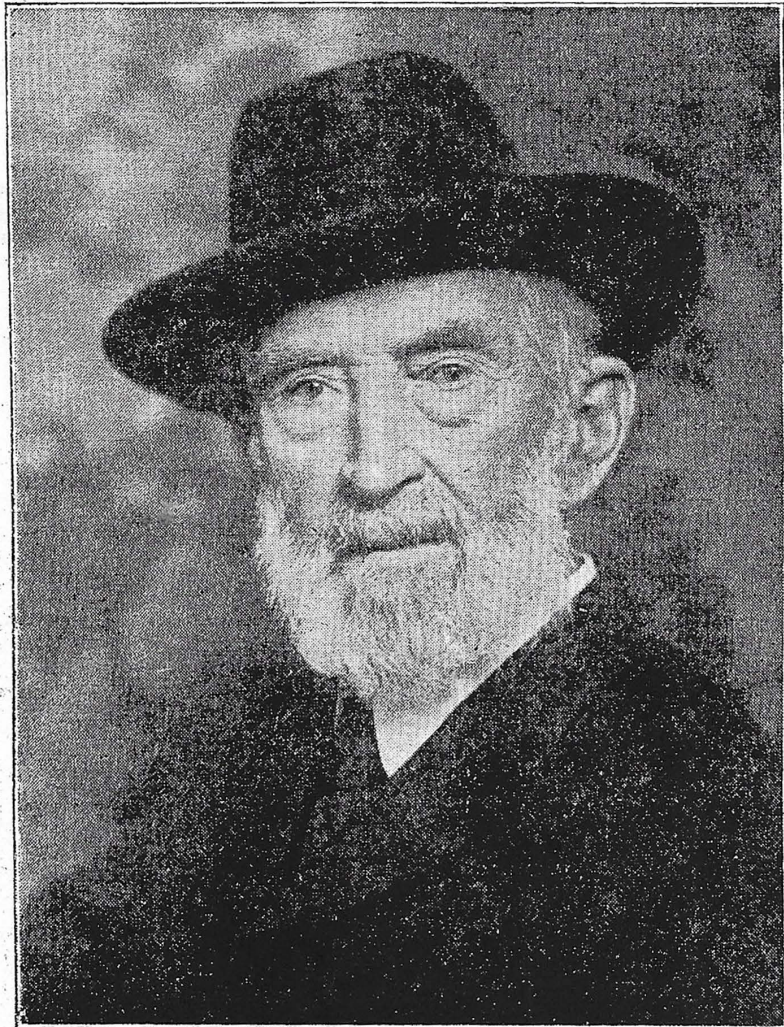

Obit.-Lins, Edmund
8-10-1827 - 1-26-1923

EAGLE QUILL

EAGLE, WAUKESHA COUNTY, WISCONSIN, FRIDAY, JANUARY 26, 1923.

EDMUND LINS